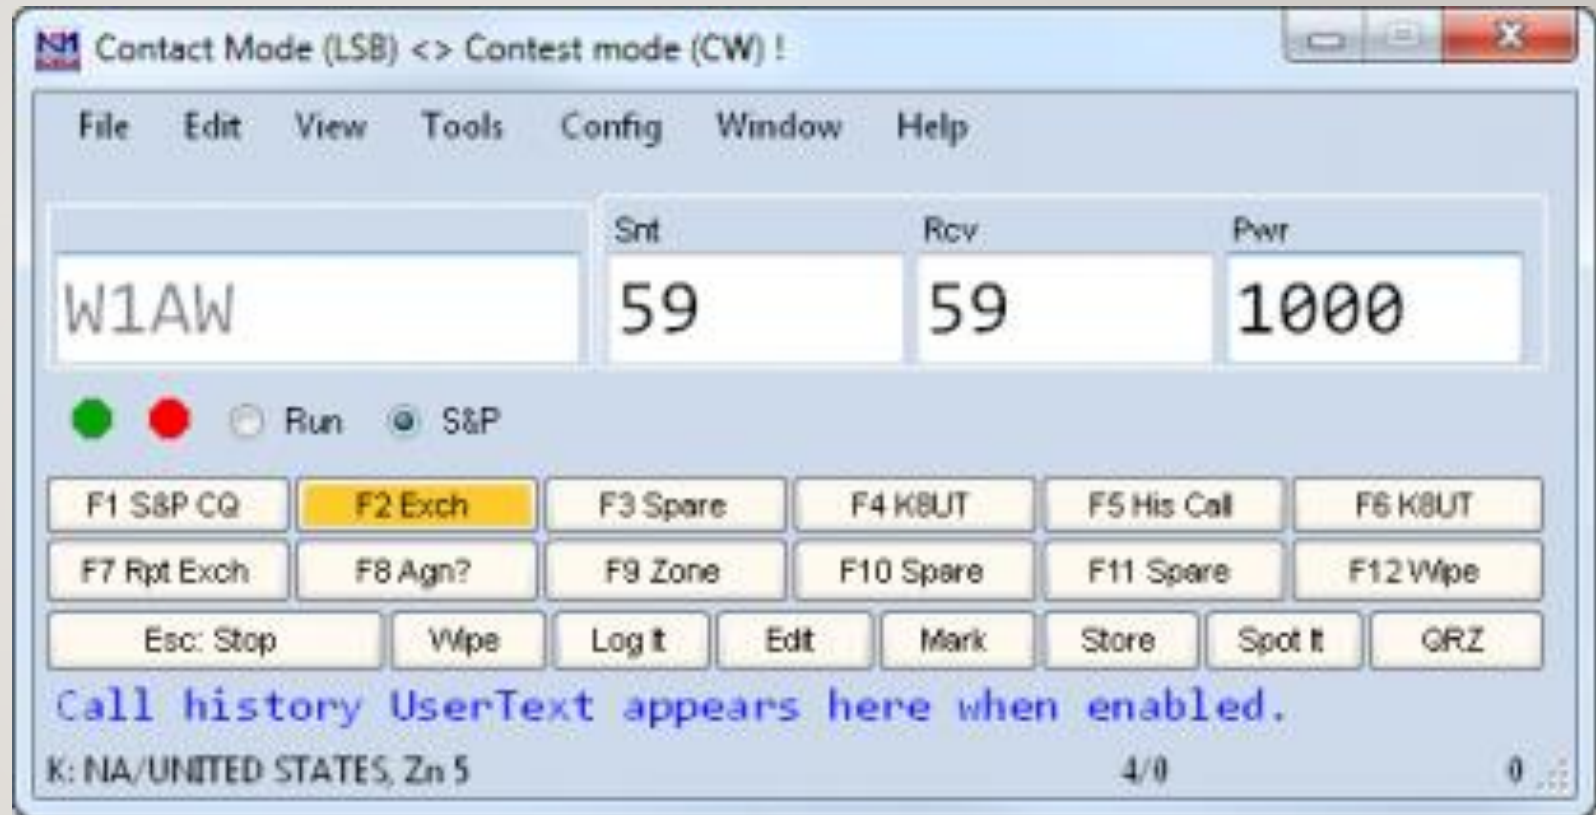

Specialty Loggers

NIMM+

Used for contesting

Many contest templates available, as well as user defined contest templates can be made.

Rig control

Networkable for multiple machines networked together to provide dupe checking and logging of all stations.