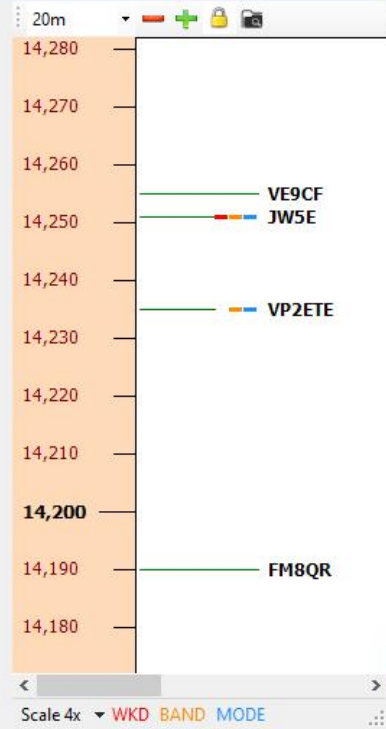

Log4OM

Free

Shows path to contact.

Uploads to online services

Tracks various awards

Radio & Rotor control

LOG4OM 2 v.2.34.0.0 [Profile: New config]

File Connect Contest View Utilities Settings Help

RX TX **14284500** **21055040** RX TX 1 Azimuth 67° Elevation 247° 0

W1AW S 59 R 59

Arri Hq Operators Club Grid **FN31pr** Start 2/ 6/2025 20:58:02 End 2/ 6/2025 20:58:02

Band 20m Mode USB Country United States Of Americ ITU 8 CQ 5 291

Freq 14284 500 RX Freq 14284 500 RX Band 20m

Stats (F1) Info (F2) Awards (F3) My (F4) Extended (F5)

NEW ONE	NEW BAND	NEW MODE
NEW GRID	GRID BAND	GRID MODE
Country - Call	20m - Call	PHONE - Call
QSL	QSL	QSL
EQSL	EQSL	EQSL
LOTW	LOTW	LOTW
QRZCOM	QRZCOM	QRZCOM

291 160 80 60 40 30 20 17 15 12 10 6 4 V U

PH CW DIG

Main (F6) Recent QSO's (F7) Cluster (F8) Propagation (F9) Worked before (F10) Weather (F11)

Sunrise: 11:57:48 UTC Sunset: 22:11:57 UTC

QSO Count 18921 Cluster Cluster server Super Cluster CAT FLDigi Chat

H:\Log4OM\ka5pmv.SQLite